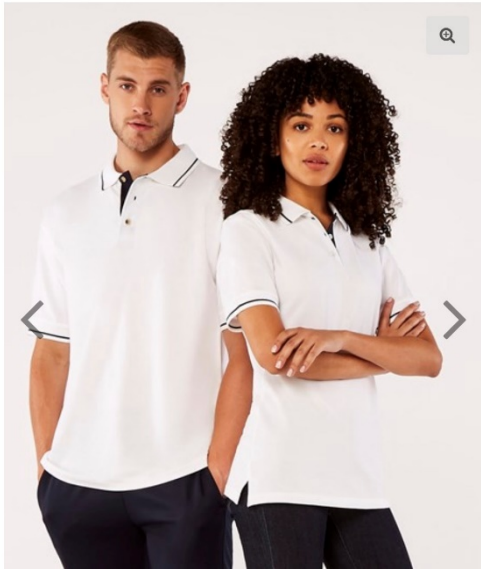

Garment and colour choice	Available fit	Sizes	Price with Ballad Logo	Extra cost of boat logo/name	Total cost/garment	Number of each size
Polo with reveal	Ladies or Men's (Unisex)	8-20 XS-XXL	£16.00	£3.00		
White/navy						
Pale blue/white						
Navy/yellow						
Plain polo	Ladies or Mens (Unisex)	8-22 XS-6XL	£12.00	£3.00		
Yellow (Gold for 50 th anniversary!)						
Royal Blue						
Navy						
White						
Zippered Fleece Jacket	Ladies or Mens (Unisex)	8-22 XS-6XL	£24.00	£3.00		
Navy						
Royal Blue						
Red						

Polo with coloured reveal

Men's and ladies' plain polo

Men's fleece

Ladies fleece